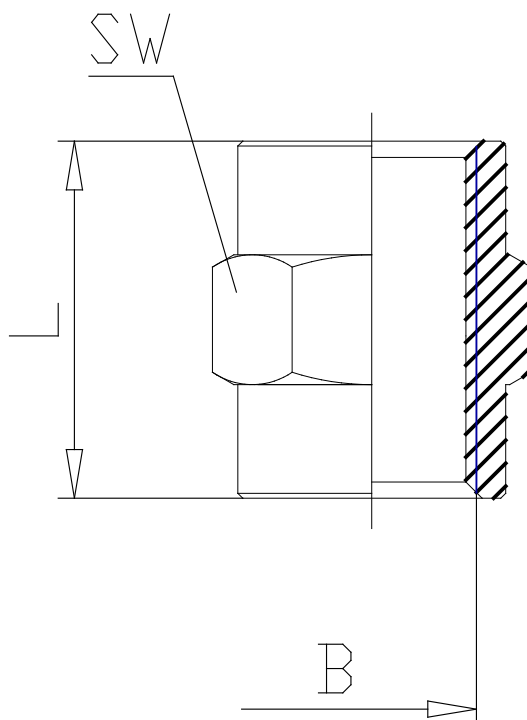

Mod. 2543 - Fittings Serie 2000

Product code: 2543 1/4

Datasheet creation date: 10/03/2025 02:51

Check the most updated document online [click here](#)

■ TECHNICAL DATA

Mod.	2543 1/4
------	----------

Mod. 2543 - Fittings Serie 2000

Product code: 2543 1/4

DIMENSIONS

B	G1/4
L (mm)	22
SW (mm)	17