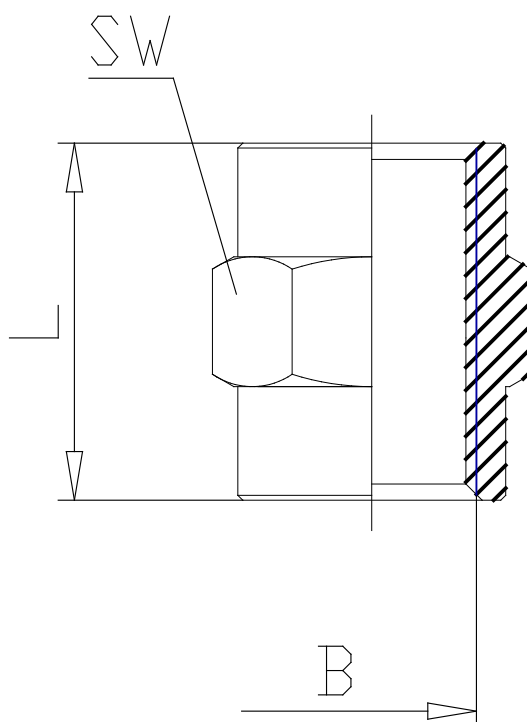

Mod. 2543 - Fittings Serie 2000

Product code: 2543 3/8

Datasheet creation date: 10/03/2025 02:51

Check the most updated document online [click here](#)

■ TECHNICAL DATA

Mod.	2543 3/8
------	----------

Mod. 2543 - Fittings Serie 2000

Product code: 2543 3/8

DIMENSIONS

B	G3/8
L (mm)	23
SW (mm)	20