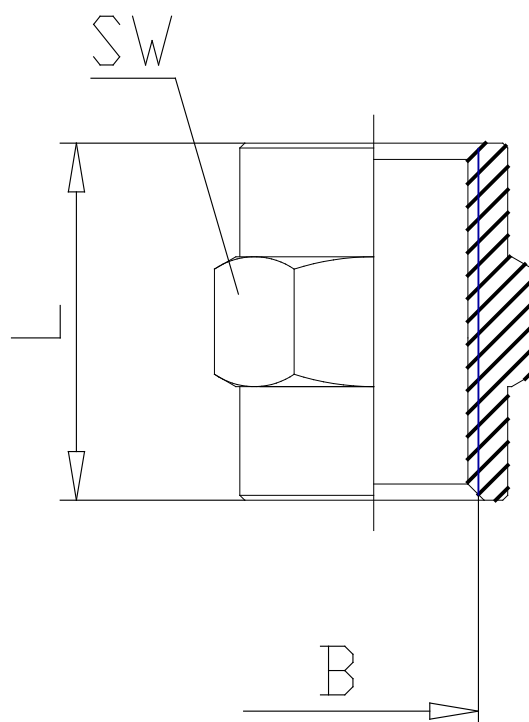

Mod. 2543 - Fittings Serie 2000

Product code: 2543 M5

Datasheet creation date: 10/03/2025 02:51

Check the most updated document online [click here](#)

TECHNICAL DATA

Mod.	2543 M5
------	---------

Mod. 2543 - Fittings Serie 2000

Product code: 2543 M5

DIMENSIONS

B	M5
L (mm)	11
SW (mm)	8