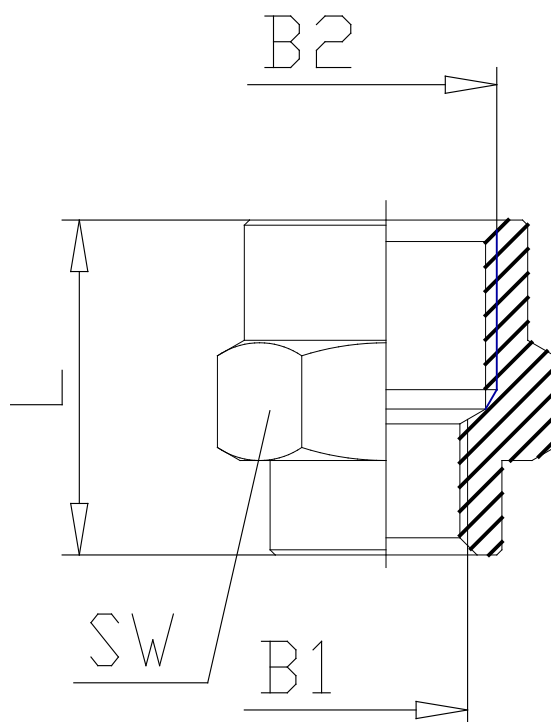

Mod. 2553 - Fittings Serie 2000

Product code: 2553 1/4-1/2

Datasheet creation date: 10/03/2025 02:51

Check the most updated document online [click here](#)

TECHNICAL DATA

Mod.	2553 1/4-1/2
------	--------------

Mod. 2553 - Fittings Serie 2000

Product code: 2553 1/4-1/2

DIMENSIONS

B1 (mm)	G1/4
B2	G1/2
L (mm)	23.0
SW (mm)	24