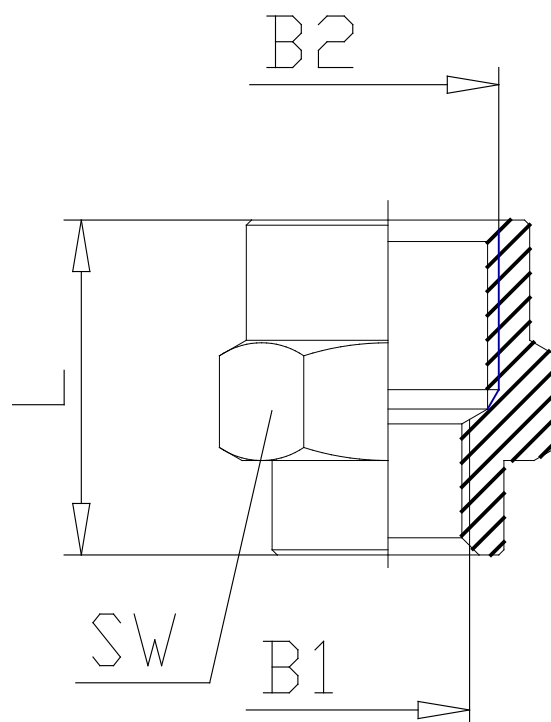

Mod. 2553 - Fittings Serie 2000

Product code: 2553 1/8-1/4

Datasheet creation date: 10/03/2025 02:51

Check the most updated document online [click here](#)

TECHNICAL DATA

Mod.	2553 1/8-1/4
------	--------------

Mod. 2553 - Fittings Serie 2000

Product code: 2553 1/8-1/4

DIMENSIONS

B1 (mm)	G1/8
B2	G1/4
L (mm)	17.0
SW (mm)	17