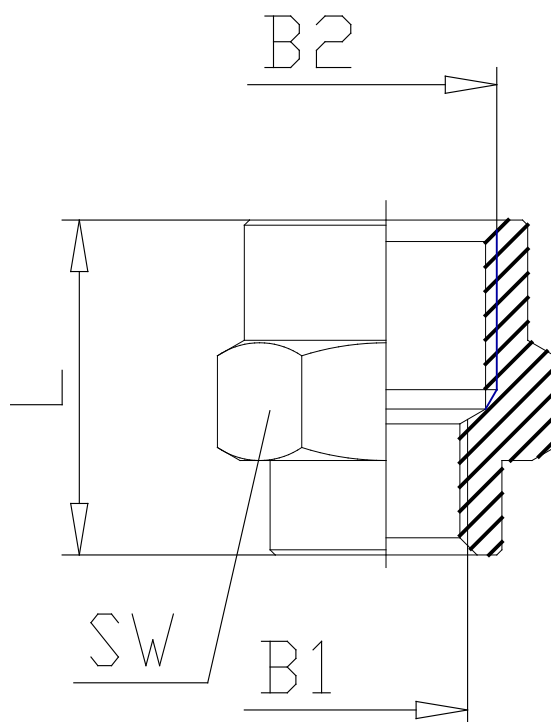

## Mod. 2553 - Fittings Serie 2000

Product code: 2553 3/8-1/2

Datasheet creation date: 10/03/2025 02:51

Check the most updated document online [click here](#)

### TECHNICAL DATA

Mod.	2553 3/8-1/2
------	--------------

## Mod. 2553 - Fittings Serie 2000

Product code: 2553 3/8-1/2

### DIMENSIONS

<b>B1 (mm)</b>	G3/8
<b>B2</b>	G1/2
<b>L (mm)</b>	24.0
<b>SW (mm)</b>	24