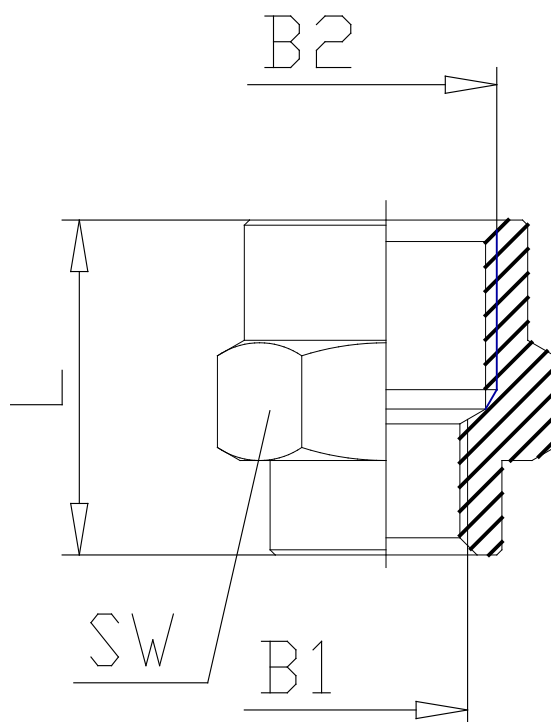

Mod. 2553 - Fittings Serie 2000

Product code: 2553 M5-1/8

Datasheet creation date: 10/03/2025 02:51

Check the most updated document online [click here](#)

TECHNICAL DATA

Mod.	2553 M5-1/8
------	-------------

Mod. 2553 - Fittings Serie 2000

Product code: 2553 M5-1/8

DIMENSIONS

B1 (mm)	M5
B2	G1/8
L (mm)	13.5
SW (mm)	13