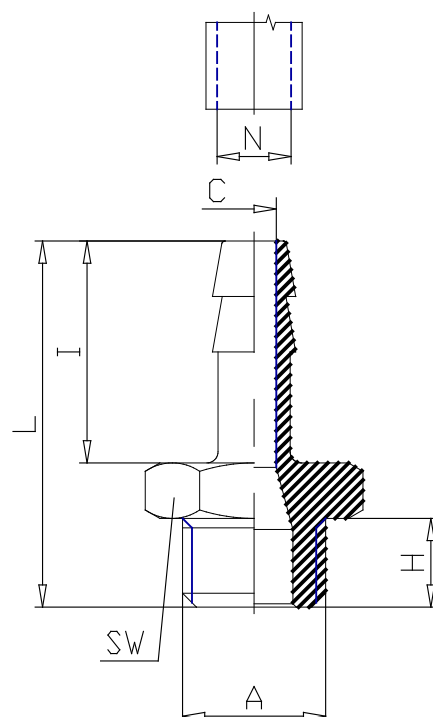

## Mod. 2601 - Fittings Serie 2000

Product code: 2601 12-1/2

Datasheet creation date: 10/03/2025 02:51

Check the most updated document online [click here](#)

### ■ TECHNICAL DATA

Mod.	2601 12-1/2
------	-------------

## Mod. 2601 - Fittings Serie 2000

Product code: 2601 12-1/2

### DIMENSIONS

<b>N (mm)</b>	12
<b>A</b>	G1/2
<b>C (mm)</b>	9.0
<b>H (mm)</b>	10
<b>I (mm)</b>	20
<b>L (mm)</b>	35.5
<b>SW (mm)</b>	24