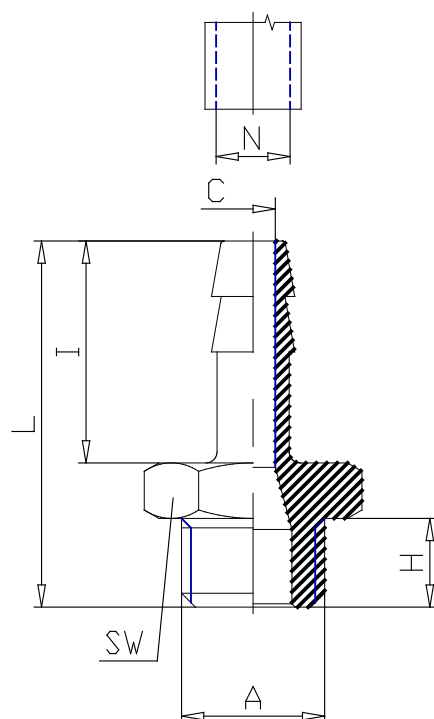

Mod. 2601 - Fittings Serie 2000

Product code: 2601 12-1/4

Datasheet creation date: 10/03/2025 02:51

Check the most updated document online [click here](#)

TECHNICAL DATA

Mod.	2601 12-1/4
------	-------------

Mod. 2601 - Fittings Serie 2000

Product code: 2601 12-1/4

DIMENSIONS

N (mm)	12
A	G1/4
C (mm)	8.5
H (mm)	8
I (mm)	20
L (mm)	33.0
SW (mm)	17