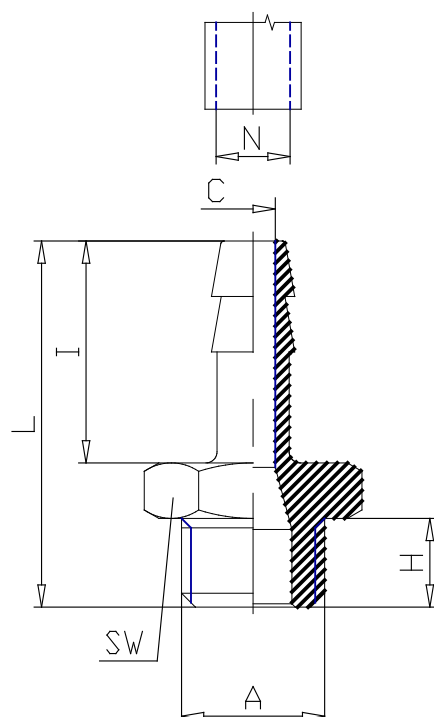

## Mod. 2601 - Fittings Serie 2000

Product code: 2601 17-1/2

Datasheet creation date: 10/03/2025 02:51

Check the most updated document online [click here](#)

### TECHNICAL DATA

Mod.	2601 17-1/2
------	-------------

## Mod. 2601 - Fittings Serie 2000

Product code: 2601 17-1/2

### DIMENSIONS

<b>N (mm)</b>	17
<b>A</b>	G1/2
<b>C (mm)</b>	13.0
<b>H (mm)</b>	10
<b>I (mm)</b>	24
<b>L (mm)</b>	39.5
<b>SW (mm)</b>	24