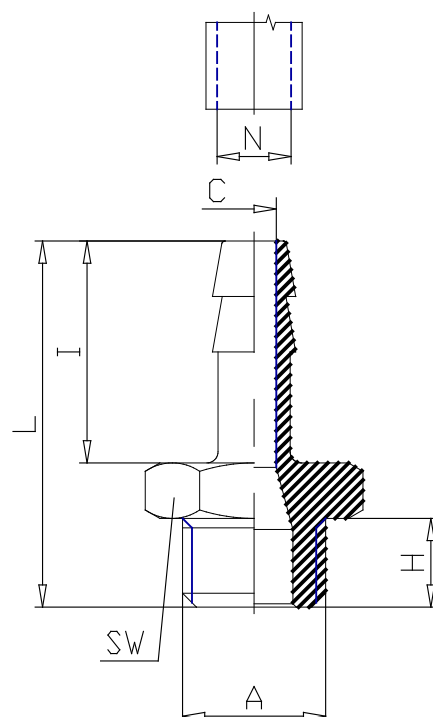

Mod. 2601 - Fittings Serie 2000

Product code: 2601 2-M5

Datasheet creation date: 10/03/2025 02:51

Check the most updated document online [click here](#)

TECHNICAL DATA

Mod.	2601 2-M5
------	-----------

Mod. 2601 - Fittings Serie 2000

Product code: 2601 2-M5

DIMENSIONS

N (mm)	2
A	M5
C (mm)	1.2
H (mm)	4
I (mm)	8
L (mm)	16.0
SW (mm)	8