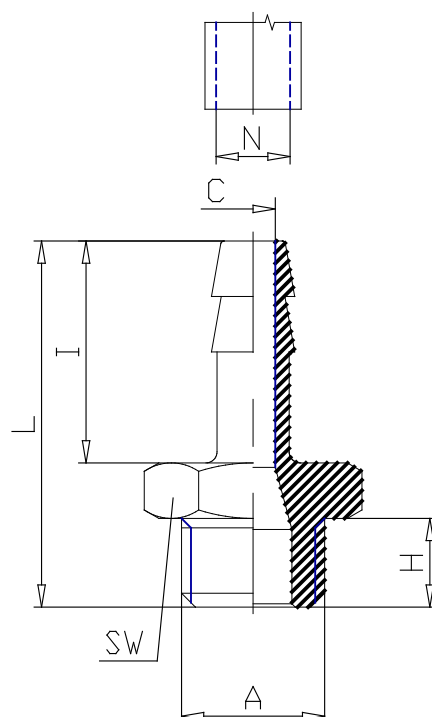

Mod. 2601 - Fittings Serie 2000

Product code: 2601 7-1/4

Datasheet creation date: 10/03/2025 02:51

Check the most updated document online [click here](#)

■ TECHNICAL DATA

Mod.	2601 7-1/4
------	------------

Mod. 2601 - Fittings Serie 2000

Product code: 2601 7-1/4

DIMENSIONS

N (mm)	7
A	G1/4
C (mm)	4.0
H (mm)	8
I (mm)	20
L (mm)	33.0
SW (mm)	17