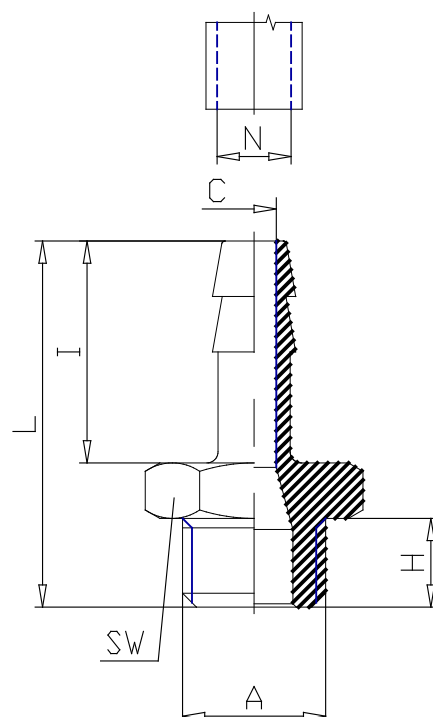

Mod. 2601 - Fittings Serie 2000

Product code: 2601 7-1/8

Datasheet creation date: 10/03/2025 02:51

Check the most updated document online [click here](#)

■ TECHNICAL DATA

Mod.	2601 7-1/8
------	------------

Mod. 2601 - Fittings Serie 2000

Product code: 2601 7-1/8

DIMENSIONS

N (mm)	7
A	G1/8
C (mm)	4.0
H (mm)	6
I (mm)	20
L (mm)	30.0
SW (mm)	12