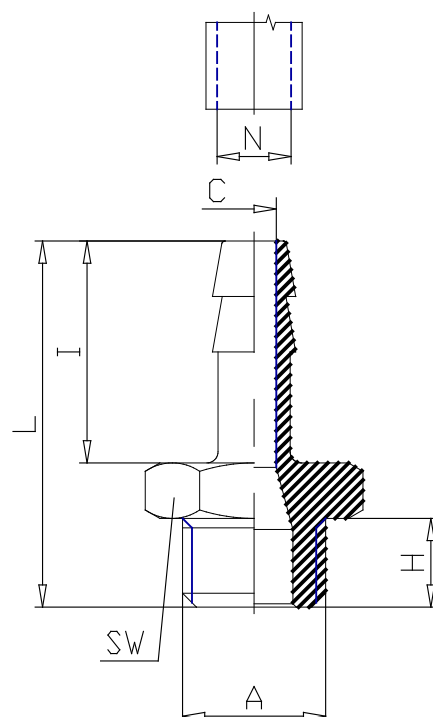

Mod. 2601 - Fittings Serie 2000

Product code: 2601 8-1/8

Datasheet creation date: 10/03/2025 02:51

Check the most updated document online [click here](#)

■ TECHNICAL DATA

Mod.	2601 8-1/8
------	------------

Mod. 2601 - Fittings Serie 2000

Product code: 2601 8-1/8

DIMENSIONS

N (mm)	8
A	G1/8
C (mm)	5.0
H (mm)	6
I (mm)	20
L (mm)	30.0
SW (mm)	12