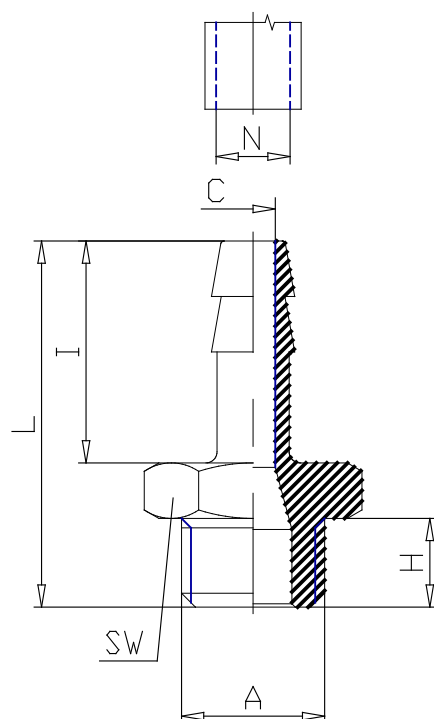

Mod. 2601 - Fittings Serie 2000

Product code: 2601 9-1/4

Datasheet creation date: 10/03/2025 02:51

Check the most updated document online [click here](#)

TECHNICAL DATA

Mod.	2601 9-1/4
------	------------

Mod. 2601 - Fittings Serie 2000

Product code: 2601 9-1/4

DIMENSIONS

N (mm)	9
A	G1/4
C (mm)	6.0
H (mm)	8
I (mm)	20
L (mm)	33.0
SW (mm)	17