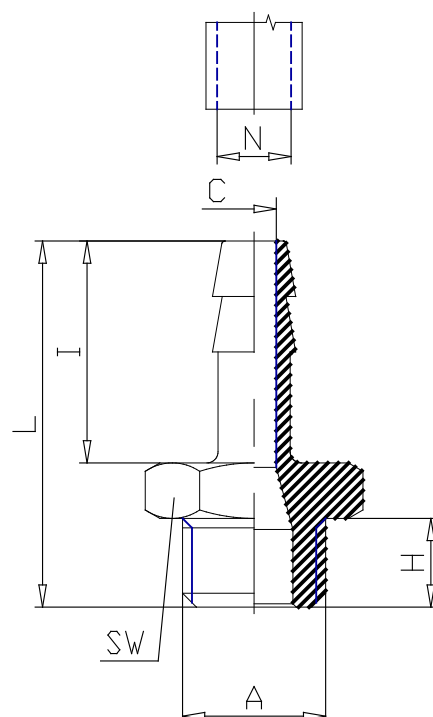

Mod. 2601 - Fittings Serie 2000

Product code: 2601 9-1/8

Datasheet creation date: 10/03/2025 02:51

Check the most updated document online [click here](#)

TECHNICAL DATA

Mod.	2601 9-1/8
------	------------

Mod. 2601 - Fittings Serie 2000

Product code: 2601 9-1/8

DIMENSIONS

N (mm)	9
A	G1/8
C (mm)	5.5
H (mm)	6
I (mm)	20
L (mm)	30.0
SW (mm)	12