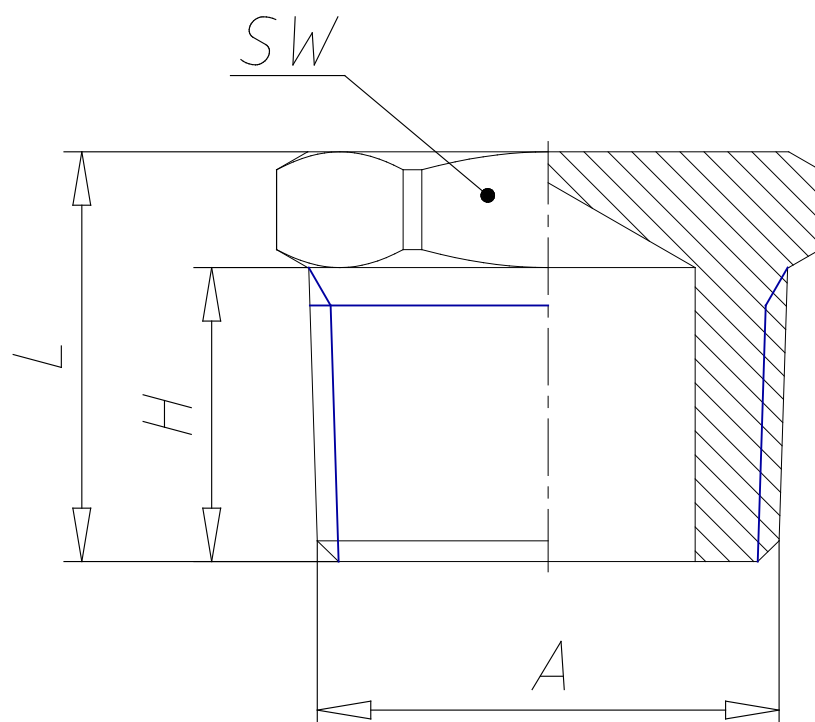

Mod. 2610 3/4 - Fittings Serie 2000

Product code: 2610 3/4

Datasheet creation date: 10/03/2025 02:51

Check the most updated document online [click here](#)

■ TECHNICAL DATA

Mod.	2610 3/4
------	----------

Mod. 2610 3/4 - Fittings Serie 2000

Product code: 2610 3/4

DIMENSIONS

A	R3/4
H (mm)	16.5
L (mm)	23
SW (mm)	27