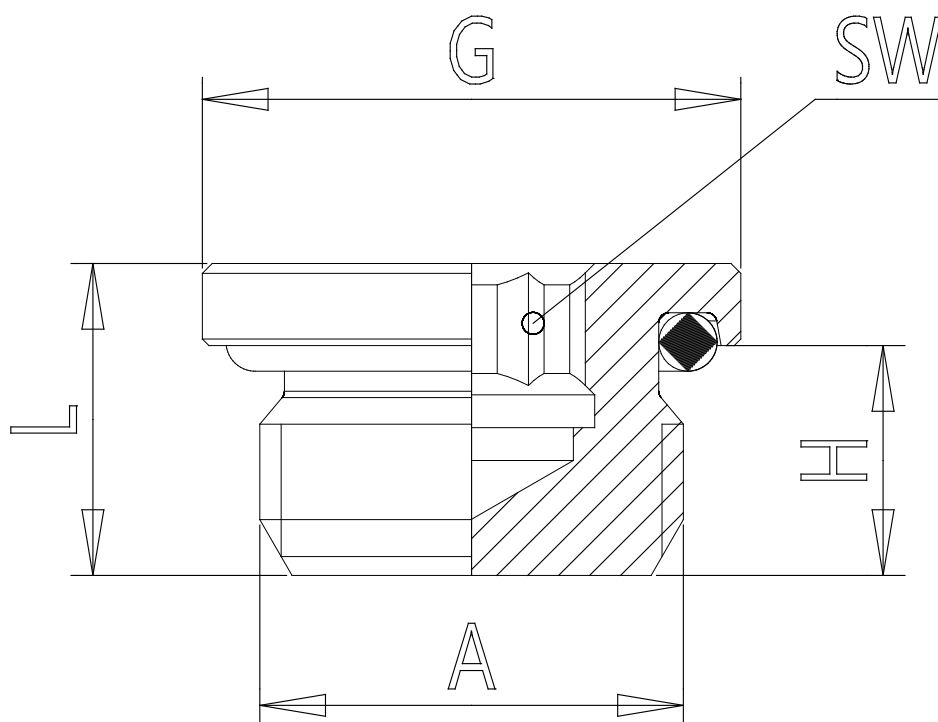

Mod. 2612 - Sprint fittings Serie S2000

Product code: 2612 1/2

Datasheet creation date: 10/03/2025 02:52

Check the most updated document online [click here](#)

■ TECHNICAL DATA

Model	2612 1/2
-------	----------

Mod. 2612 - Sprint fittings Serie S2000

Product code: 2612 1/2

DIMENSIONS

A	G1/2
G	24.8
H	8.0
L	11.5
SW	12
Weight	25