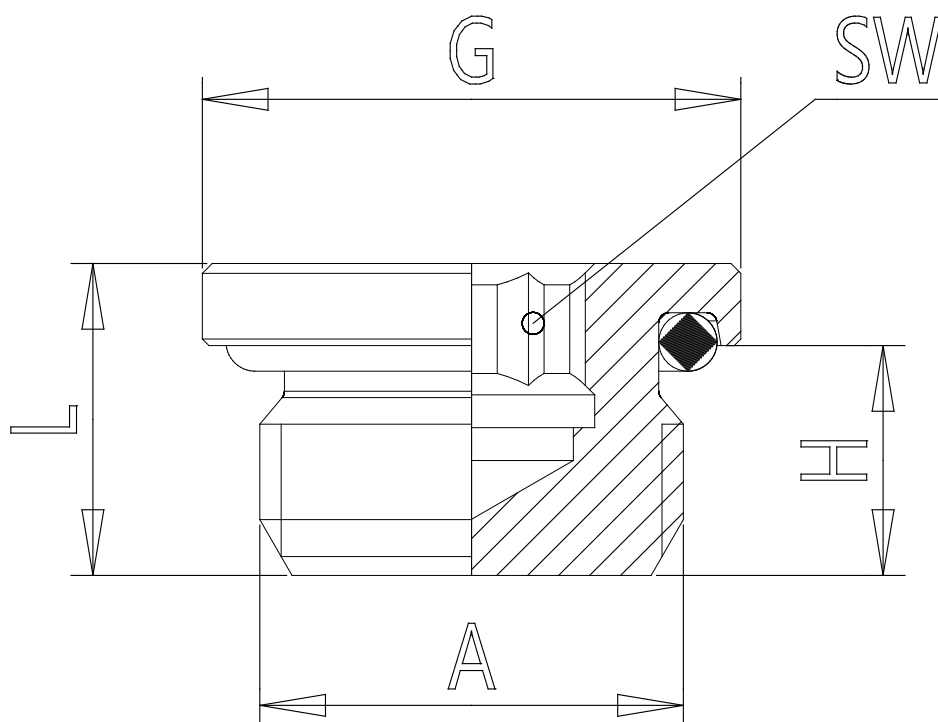

## Mod. 2612 - Sprint fittings Serie S2000

Product code: 2612 1/4

Datasheet creation date: 10/03/2025 02:52

Check the most updated document online [click here](#)

### ■ TECHNICAL DATA

Model	2612 1/4
-------	----------

## Mod. 2612 - Sprint fittings Serie S2000

Product code: 2612 1/4

### DIMENSIONS

<b>A</b>	G1/4
<b>G</b>	16.4
<b>H</b>	7.0
<b>L</b>	9.5
<b>SW</b>	6
<b>Weight</b>	9