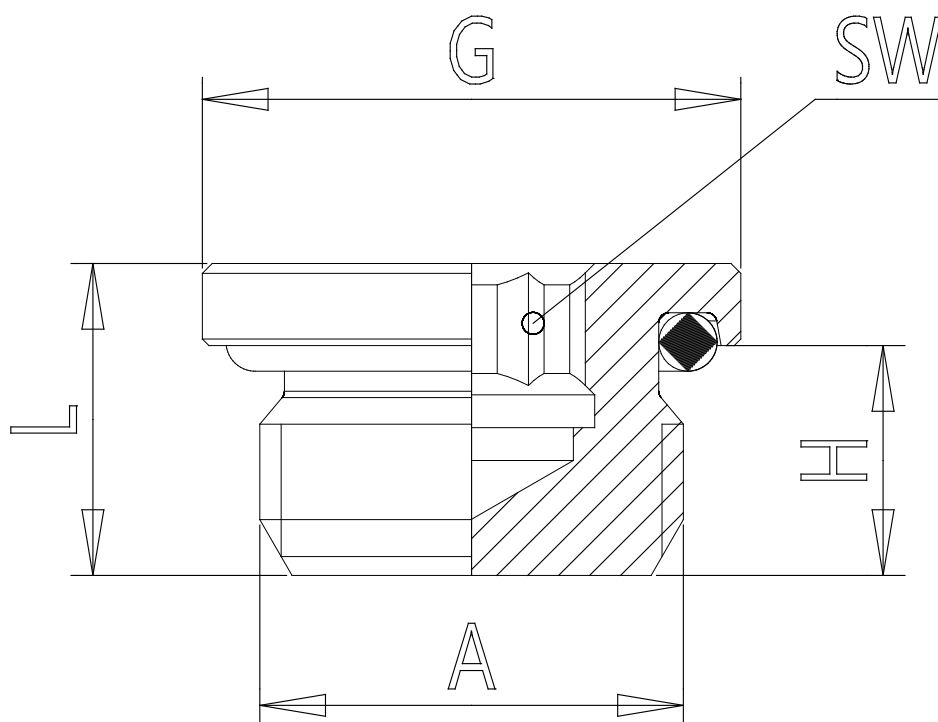

Mod. 2612 - Sprint fittings Serie S2000

Product code: 2612 3/8

Datasheet creation date: 10/03/2025 02:52

Check the most updated document online [click here](#)

■ TECHNICAL DATA

Model	2612 3/8
-------	----------

Mod. 2612 - Sprint fittings Serie S2000

Product code: 2612 3/8

DIMENSIONS

A	G3/8
G	20.5
H	7.0
L	10.5
SW	8
Weight	17