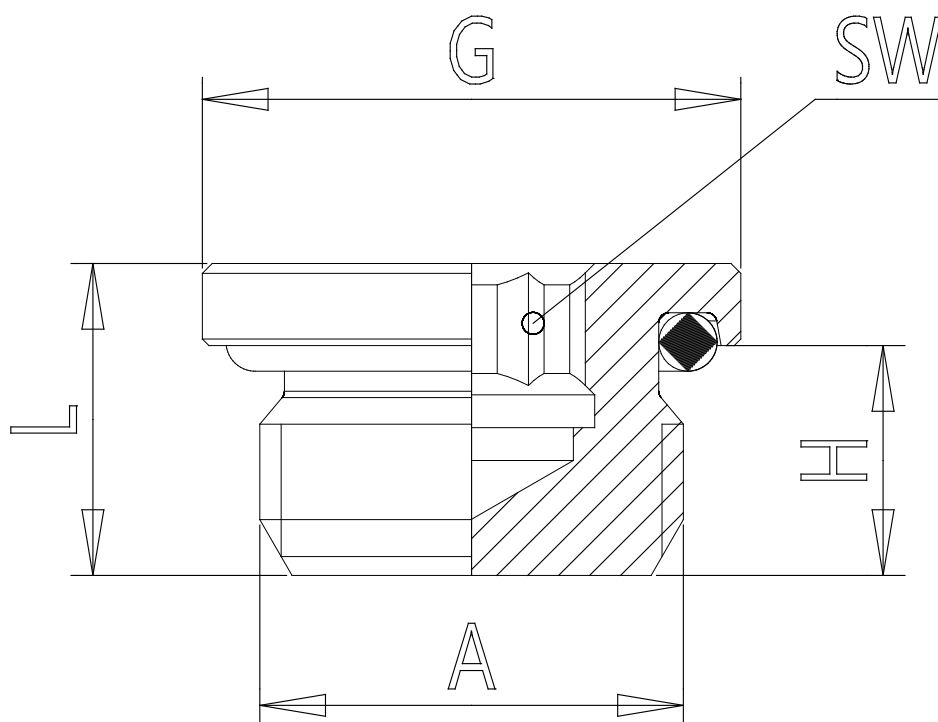

Mod. 2612 - Sprint fittings Serie S2000

Product code: 2612 M7

Datasheet creation date: 10/03/2025 02:52

Check the most updated document online [click here](#)

■ TECHNICAL DATA

Model	2612 M7
-------	---------

Mod. 2612 - Sprint fittings Serie S2000

Product code: 2612 M7

DIMENSIONS

A	M7
G	9.4
H	5.0
L	7.0
SW	4
Weight	2