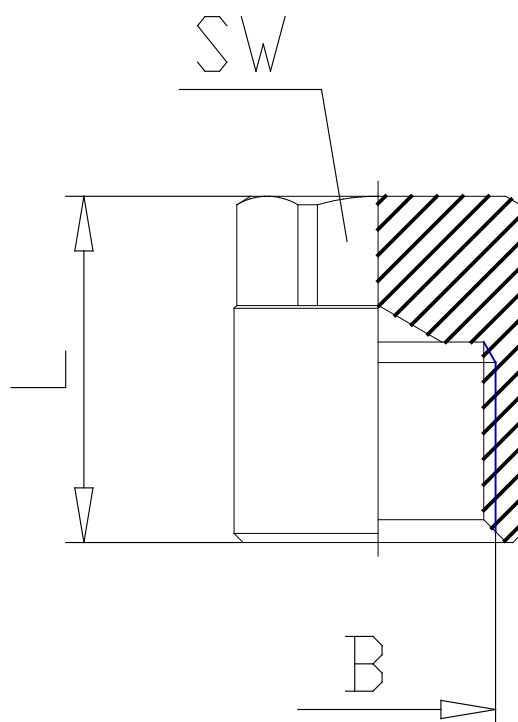

Mod. 2613 - Fittings Serie 2000

Product code: 2613 1/2

Datasheet creation date: 10/03/2025 02:52

Check the most updated document online [click here](#)

■ TECHNICAL DATA

Mod.	2613 1/2
------	----------

Mod. 2613 - Fittings Serie 2000

Product code: 2613 1/2

DIMENSIONS

B	G1/2
L (mm)	22.5
SW (mm)	19