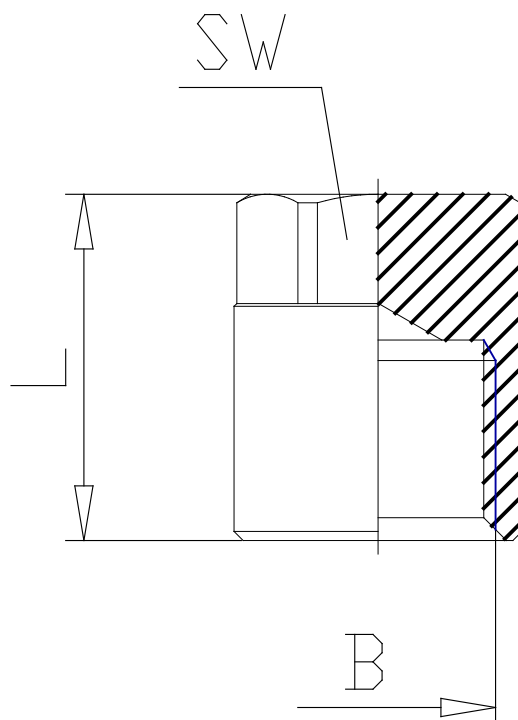

Mod. 2613 - Fittings Serie 2000

Product code: 2613 1/8

Datasheet creation date: 10/03/2025 02:52

Check the most updated document online [click here](#)

TECHNICAL DATA

Mod.	2613 1/8
------	----------

Mod. 2613 - Fittings Serie 2000

Product code: 2613 1/8

DIMENSIONS

B	G1/8
L (mm)	11.0
SW (mm)	12