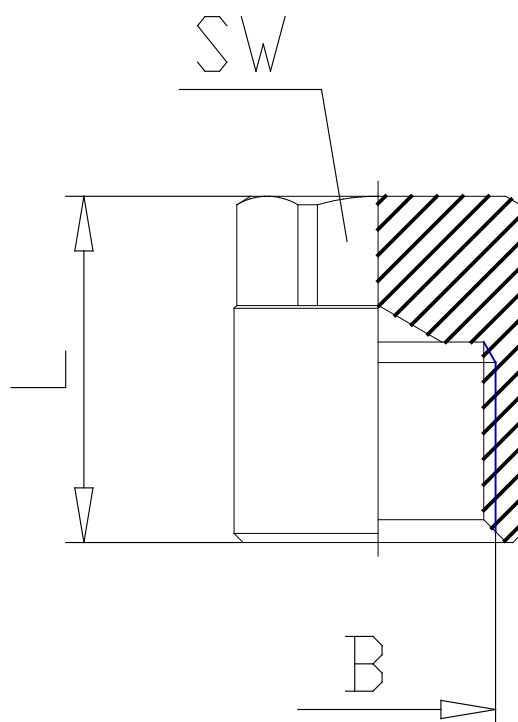

Mod. 2613 - Fittings Serie 2000

Product code: 2613 3/8

Datasheet creation date: 10/03/2025 02:52

Check the most updated document online [click here](#)

TECHNICAL DATA

Mod.	2613 3/8
------	----------

Mod. 2613 - Fittings Serie 2000

Product code: 2613 3/8

DIMENSIONS

B	G3/8
L (mm)	15.5
SW (mm)	18