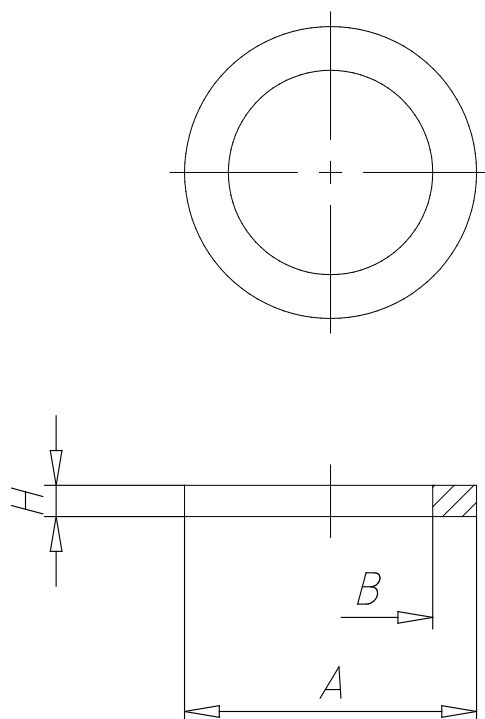

- Fittings Mod. 2651

Product code: 2651 1

Datasheet creation date: 10/03/2025 10:45

Check the most updated document online [click here](#)

■ TECHNICAL DATA

Mod.	2651 1
------	--------

- Fittings Mod. 2651

Product code: 2651 1

■ DIMENSIONS

A (mm)	38.5
B (mm)	33.4
H (mm)	1.5