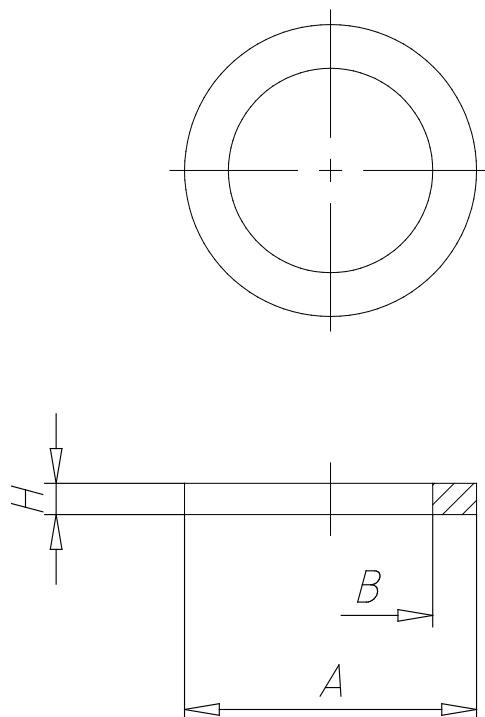

- Fittings Mod. 2651

Product code: 2651 1/2

Datasheet creation date: 10/03/2025 10:44

Check the most updated document online [click here](#)

■ TECHNICAL DATA

Mod.	2651 1/2
------	----------

- Fittings Mod. 2651

Product code: 2651 1/2

■ DIMENSIONS

A (mm)	26.0
B (mm)	20.9
H (mm)	1.5