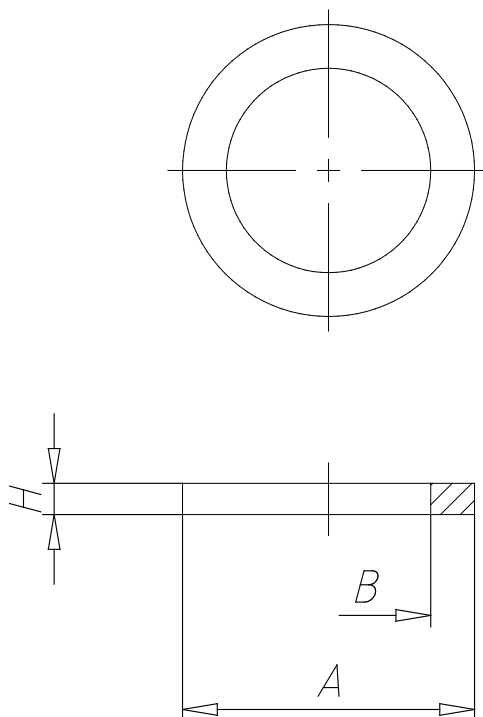

## - Fittings Mod. 2651

Product code: 2651 1/4

Datasheet creation date: 10/03/2025 10:44

Check the most updated document online [click here](#)

### ■ TECHNICAL DATA

Mod.	2651 1/4
------	----------

## - Fittings Mod. 2651

Product code: 2651 1/4

### ■ DIMENSIONS

<b>A (mm)</b>	18.0
<b>B (mm)</b>	13.2
<b>H (mm)</b>	1.5