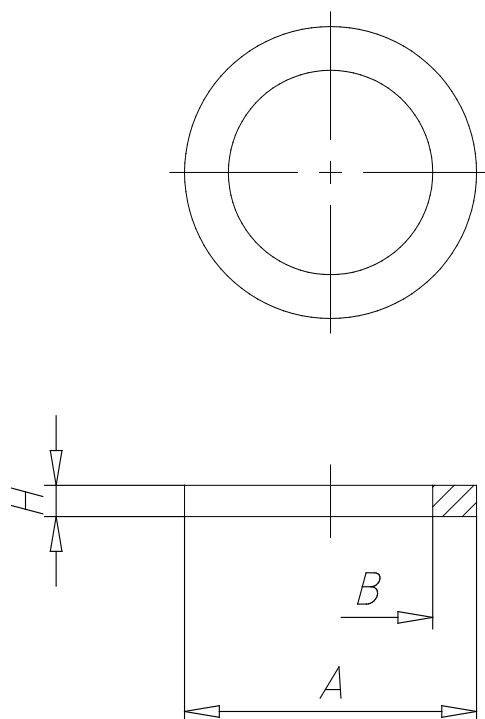

- Fittings Mod. 2651

Product code: 2651 1/8

Datasheet creation date: 10/03/2025 10:44

Check the most updated document online [click here](#)

■ TECHNICAL DATA

Mod.	2651 1/8
------	----------

- Fittings Mod. 2651

Product code: 2651 1/8

DIMENSIONS

A (mm)	14.0
B (mm)	9.8
H (mm)	1.5