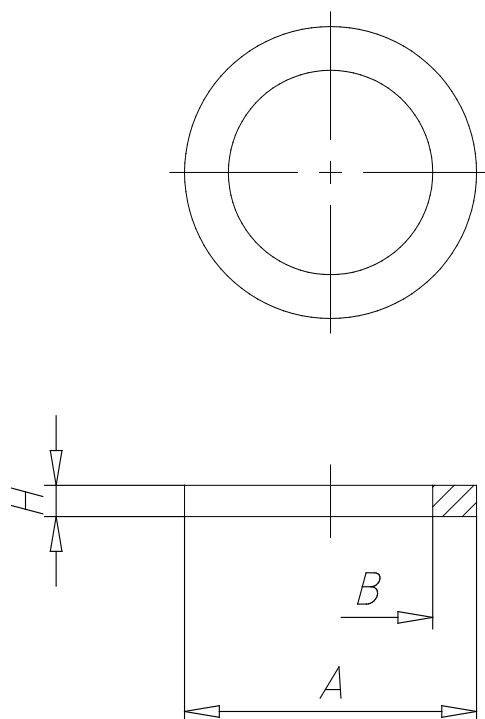

- Fittings Mod. 2651

Product code: 2651 3/8

Datasheet creation date: 10/03/2025 10:44

Check the most updated document online [click here](#)

■ TECHNICAL DATA

Mod.	2651 3/8
------	----------

- Fittings Mod. 2651

Product code: 2651 3/8

■ DIMENSIONS

A (mm)	22.0
B (mm)	16.7
H (mm)	1.5