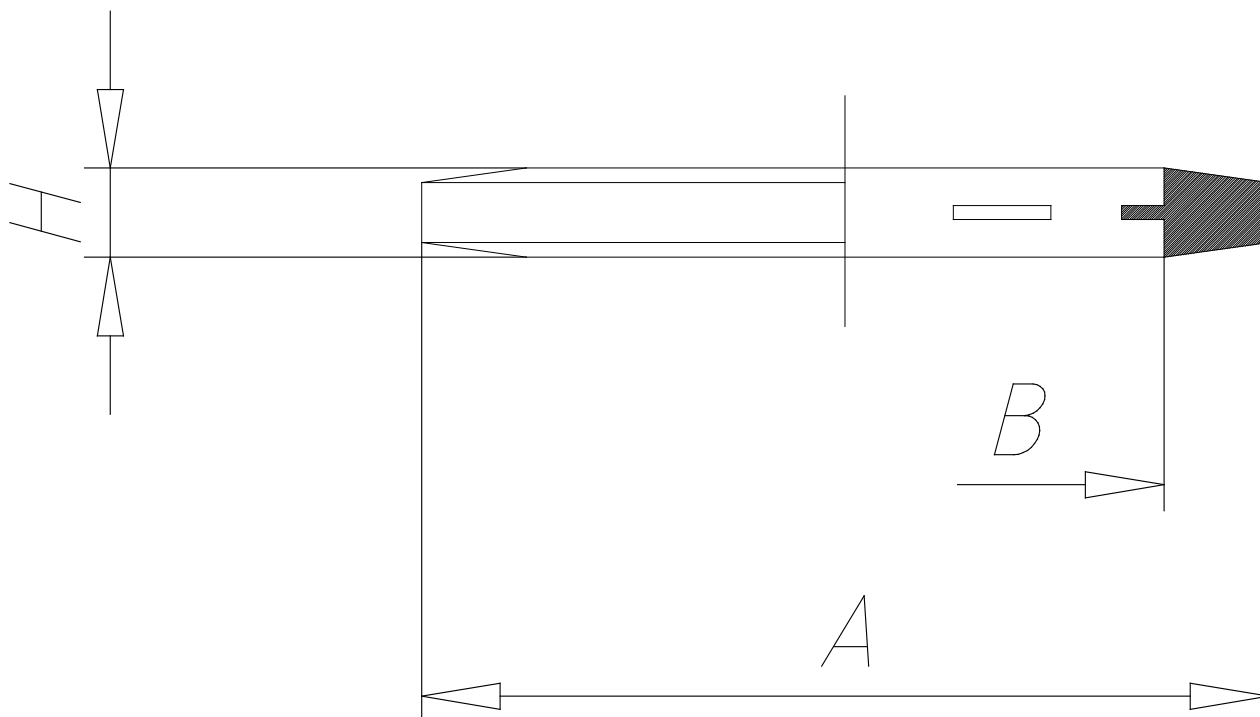

- Fittings Mod. 2661

Product code: 2661 1/4

Datasheet creation date: 10/03/2025 10:44

Check the most updated document online [click here](#)

■ TECHNICAL DATA

Mod.	2661 1/4
------	----------

- Fittings Mod. 2661

Product code: 2661 1/4

■ DIMENSIONS

A (mm)	18.0
B (mm)	13.5
H (mm)	1.9