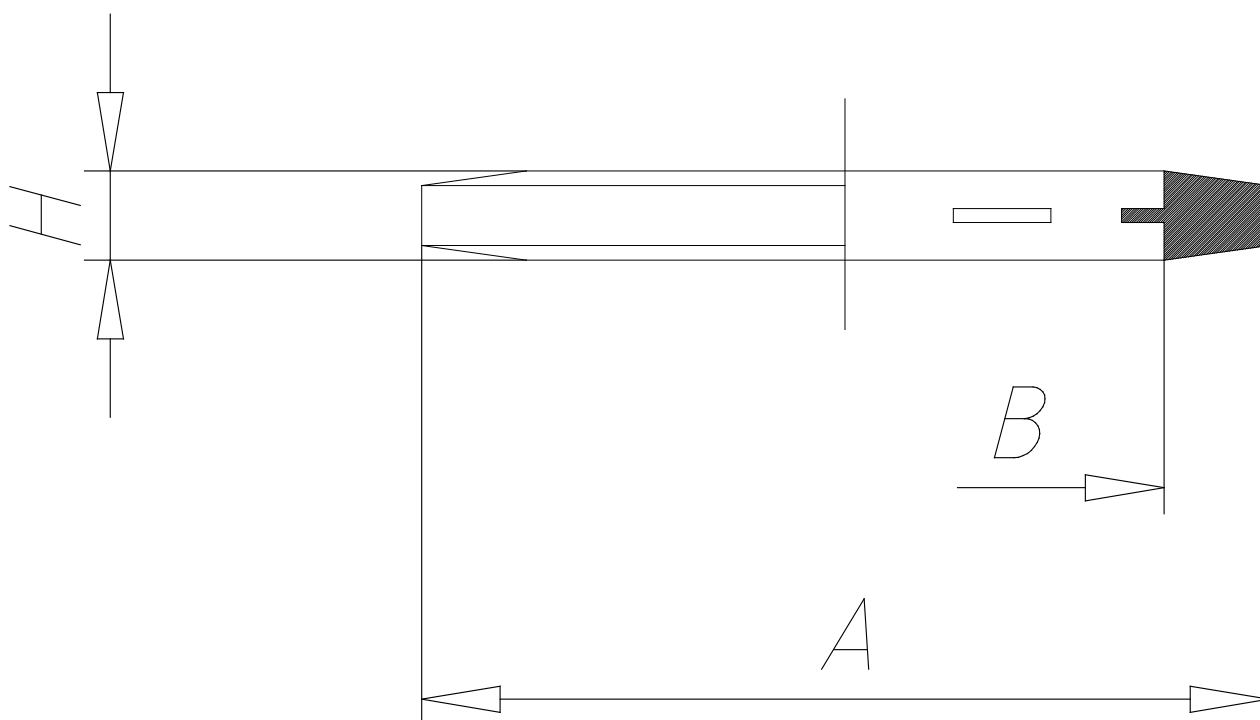

- Fittings Mod. 2661

Product code: 2661 1/8

Datasheet creation date: 10/03/2025 10:44

Check the most updated document online [click here](#)

■ TECHNICAL DATA

Mod.	2661 1/8
------	----------

- Fittings Mod. 2661

Product code: 2661 1/8

■ DIMENSIONS

A (mm)	14.0
B (mm)	10.2
H (mm)	1.9