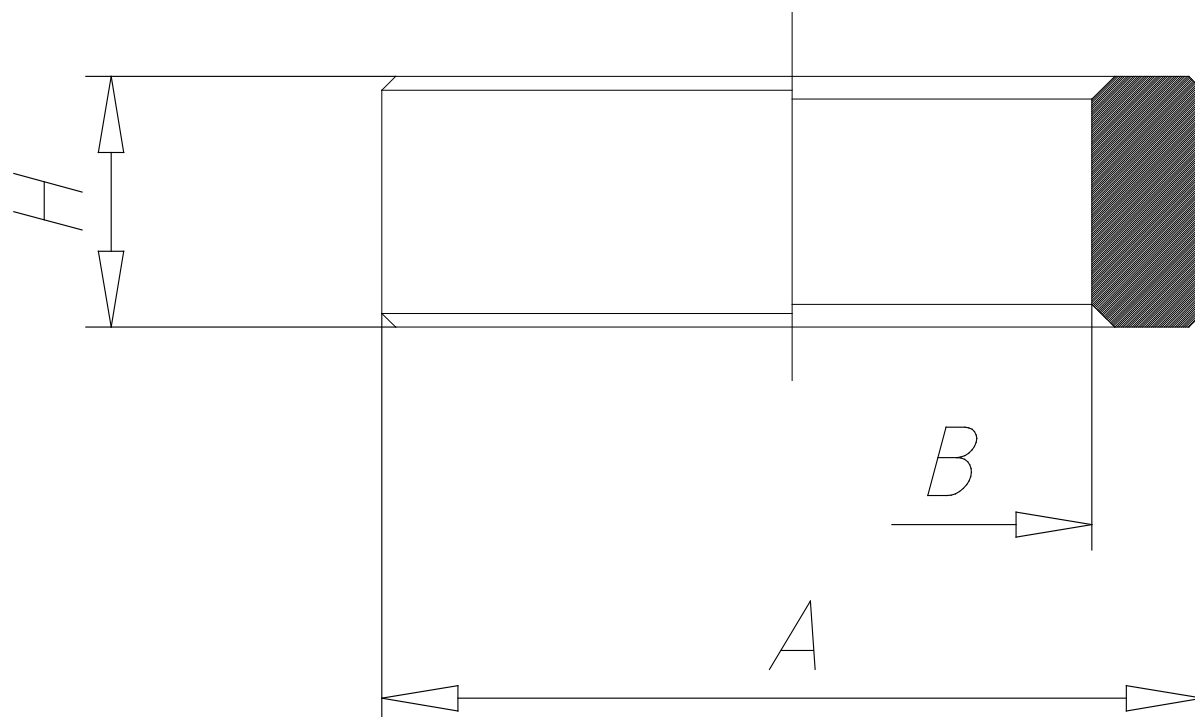

## - Fittings Mod. 2665

Product code: 2665 1/2

Datasheet creation date: 10/03/2025 10:44

Check the most updated document online [click here](#)

### ■ TECHNICAL DATA

Mod.	2665 1/2
------	----------

## - Fittings Mod. 2665

Product code: 2665 1/2

### ■ DIMENSIONS

<b>A (mm)</b>	26
<b>B (mm)</b>	21.1
<b>H (mm)</b>	5