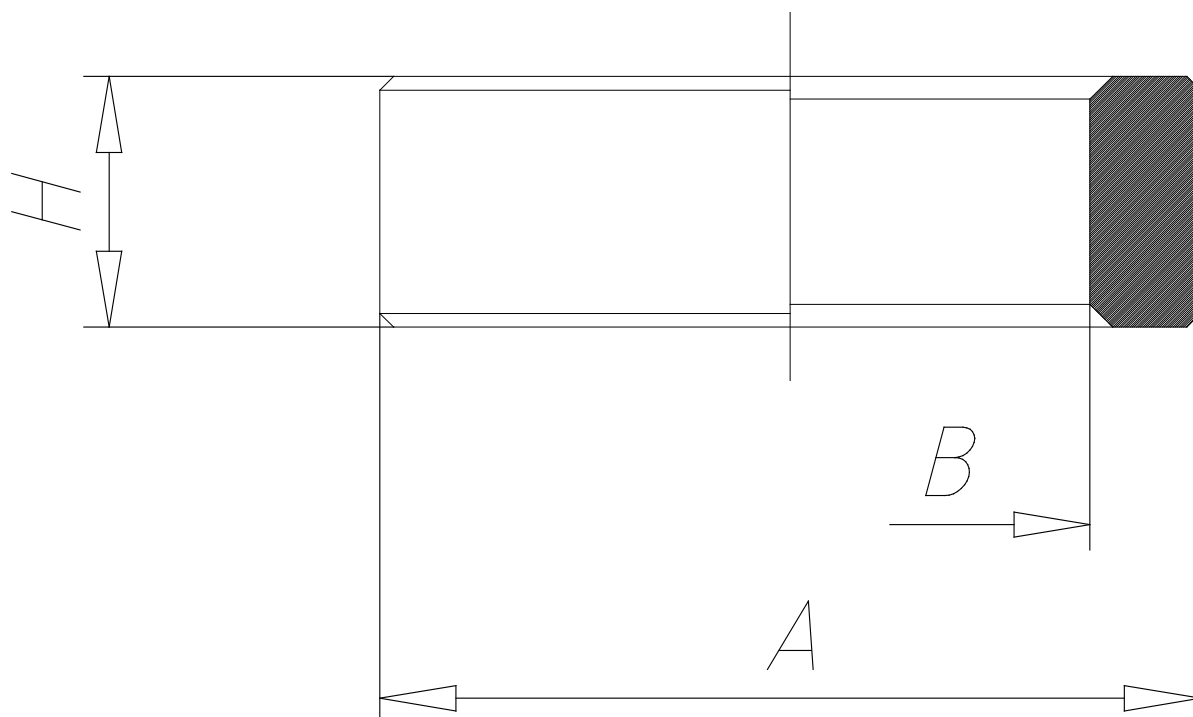

- Fittings Mod. 2665

Product code: 2665 1/8

Datasheet creation date: 10/03/2025 10:44

Check the most updated document online [click here](#)

■ TECHNICAL DATA

Mod.	2665 1/8
------	----------

- Fittings Mod. 2665

Product code: 2665 1/8

■ DIMENSIONS

A (mm)	14
B (mm)	9.8
H (mm)	5