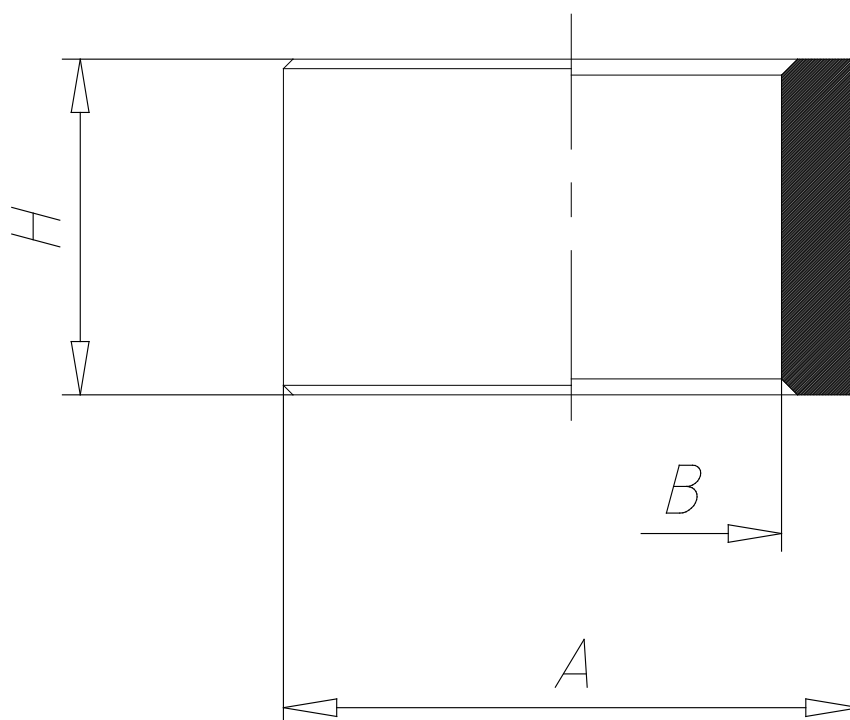

- Fittings Mod. 2669

Product code: 2669 1/8

Datasheet creation date: 10/03/2025 10:44

Check the most updated document online [click here](#)

■ TECHNICAL DATA

Mod.	2669 1/8
------	----------

- Fittings Mod. 2669

Product code: 2669 1/8

■ DIMENSIONS

A (mm)	14
B (mm)	9.8
H (mm)	10