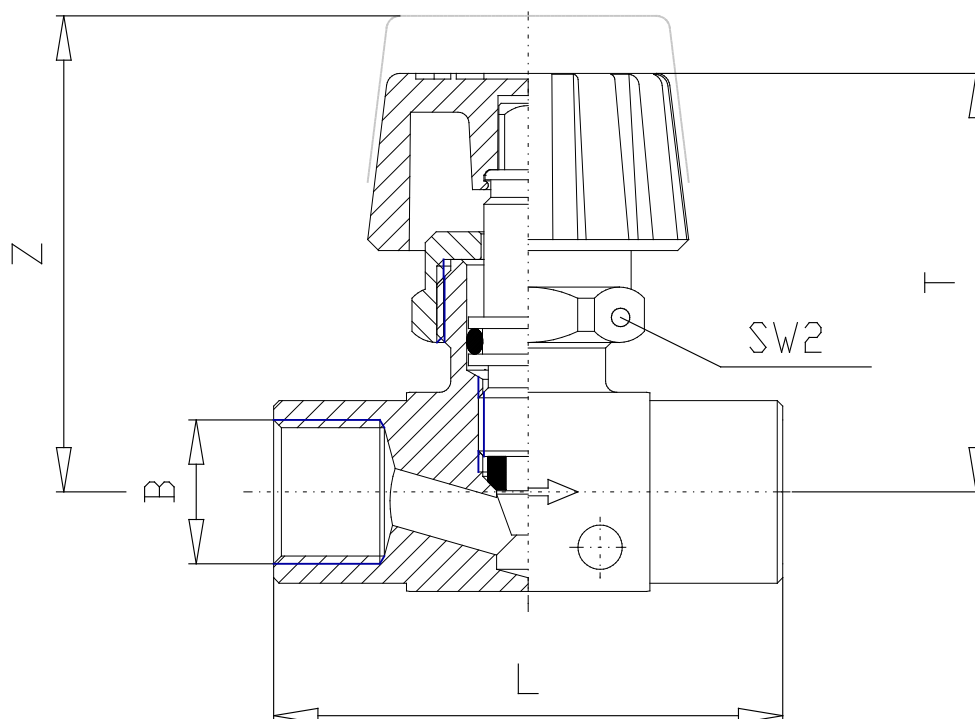

## Valves - Series 28

Product code: 2830 1/4

Datasheet creation date: 10/03/2025 12:15

Check the most updated document online [click here](#)

### TECHNICAL DATA

Mod.	2830 1/4
------	----------

## Valves - Series 28

Product code: 2830 1/4

### **DIMENSIONS**

<b>A</b>	G1/4
<b>P</b>	-
<b>S</b>	-
<b>T (mm)</b>	37.0
<b>Z (mm)</b>	42.5
<b>SMAX</b>	-
<b>SW2</b>	19
<b>SW3</b>	-