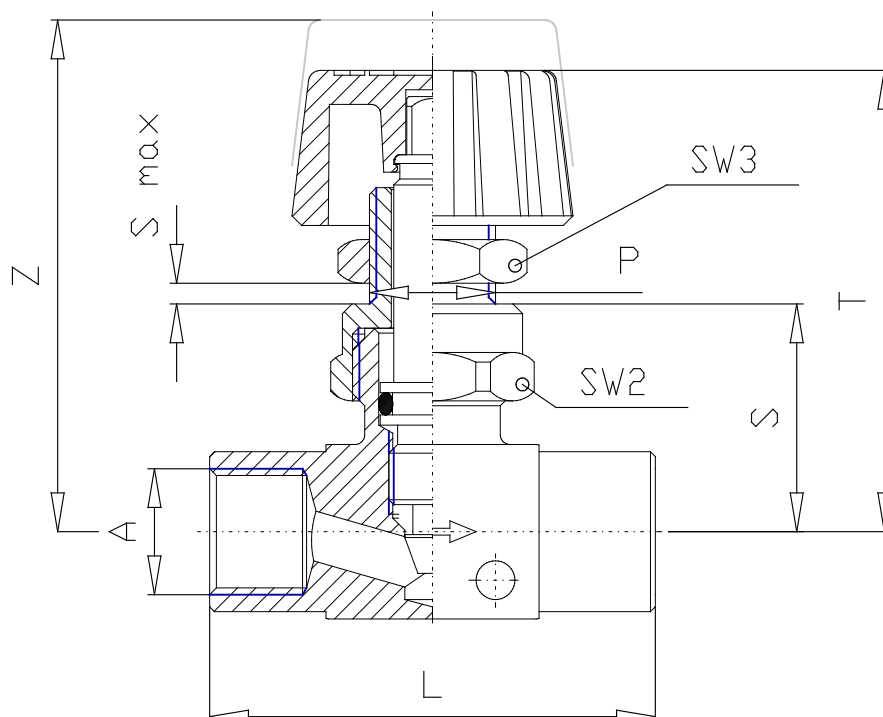

Valves - Series 28

Product code: 2839 1/4

Datasheet creation date: 10/03/2025 12:15

Check the most updated document online [click here](#)

TECHNICAL DATA

Mod.	2839 1/4
------	----------

Valves - Series 28

Product code: 2839 1/4

DIMENSIONS

A	G1/4
P	1/4
S	23
T (mm)	47.0
Z (mm)	52.5
S MAX	7
SW2	19
SW3	17