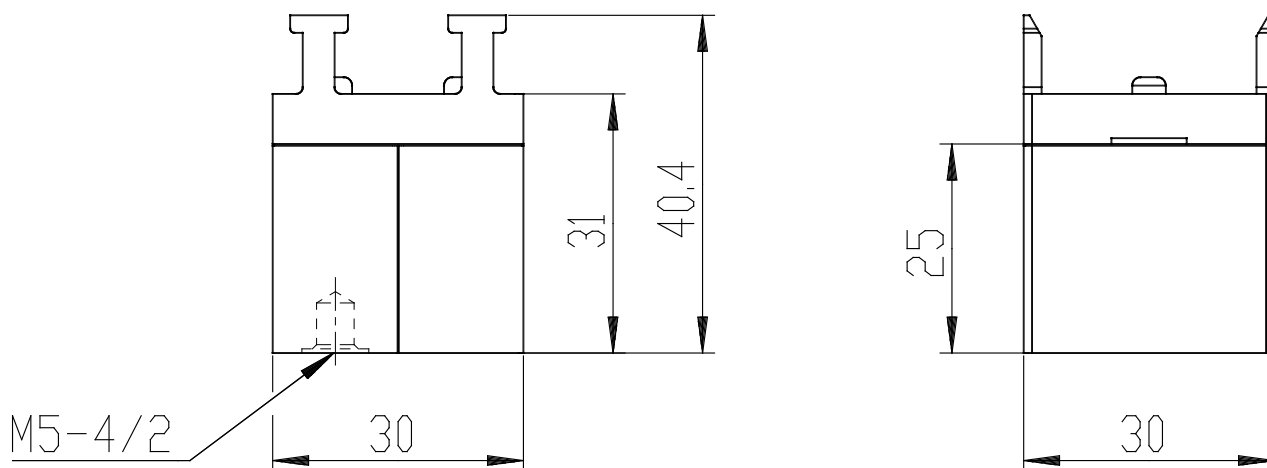

Minivalves - Series 2 284/285-000

Product code: 284-000

Datasheet creation date: 10/03/2025 12:06

Check the most updated document online [click here](#)

TECHNICAL DATA

| | |
|------|---------|
| Mod. | 284-000 |
|------|---------|

Minivalves - Series 2 284/285-000

Product code: 284-000

DIMENSIONS

| | |
|------|---------|
| Mod. | 284-000 |
|------|---------|