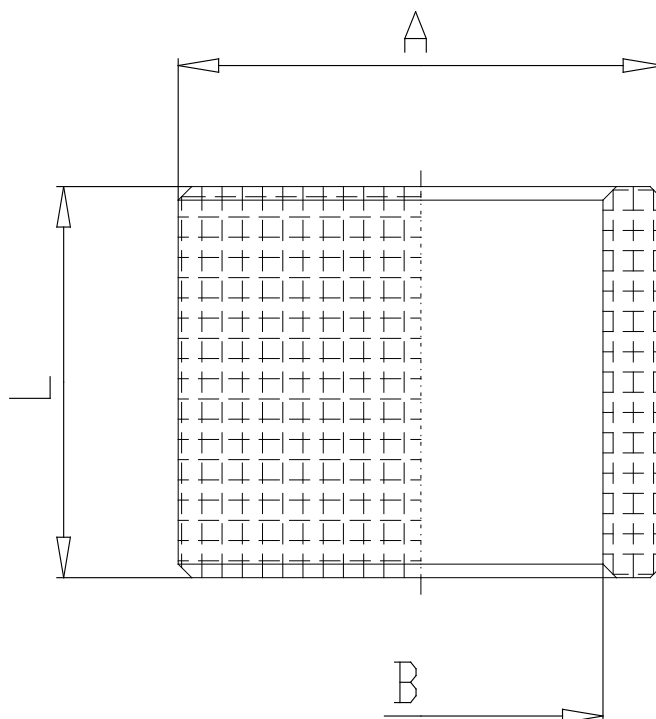

Bush - Mod. SCO + 2905

Product code: 2905 1/8

Datasheet creation date: 10/03/2025 10:50

Check the most updated document online [click here](#)

TECHNICAL DATA

Mod.	2905 1/8
------	----------

Bush - Mod. SCO + 2905

Product code: 2905 1/8

■ DIMENSIONS

A (mm)	14
B (mm)	10.0
L (mm)	14.5