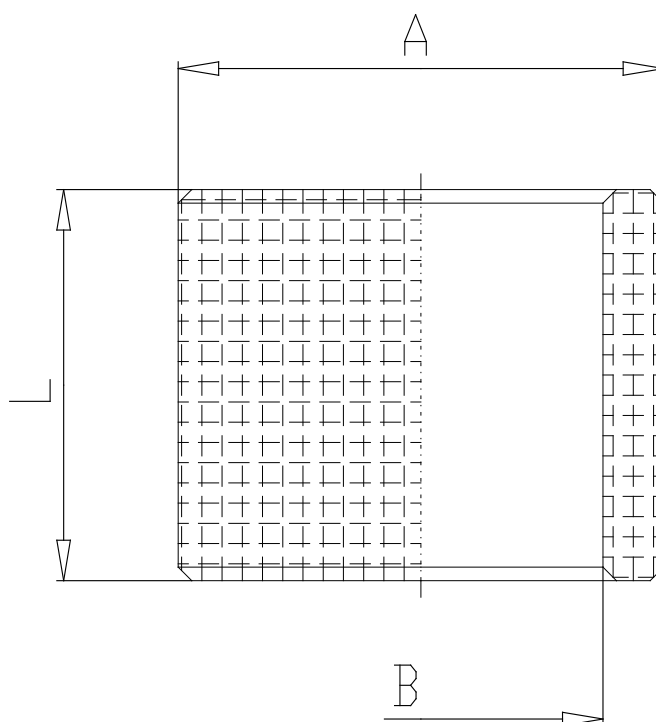

Bush - Mod. SCO + 2905

Product code: 2905 3/8

Datasheet creation date: 10/03/2025 10:51

Check the most updated document online [click here](#)

TECHNICAL DATA

Mod.	2905 3/8
------	----------

Bush - Mod. SCO + 2905

Product code: 2905 3/8

DIMENSIONS

A (mm)	21
B (mm)	16.8
L (mm)	14.5