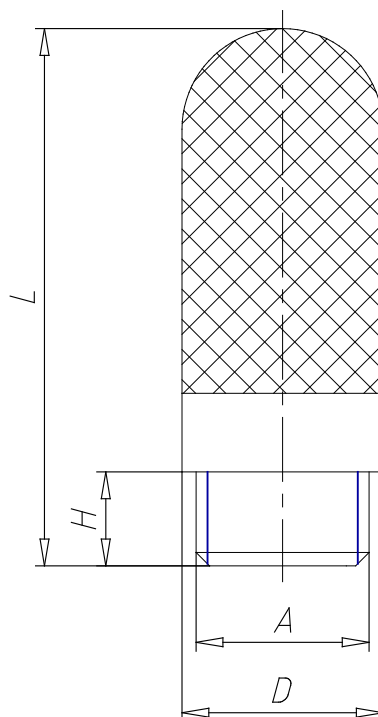

Silencers - Series 2921

Product code: 2921 1

Datasheet creation date: 10/03/2025 10:51

Check the most updated document online [click here](#)

TECHNICAL DATA

Mod.	2921 1
Pressure range (Kg / cm ² - bar)	max. 10
Flow rate (NI / min)	> 15000
Noise treshold (db (A))	80

Silencers - Series 2921

Product code: 2921 1

DIMENSIONS

A	G1
D (mm)	37.0
H (mm)	11.0
L (mm)	68.5
(mm)	24