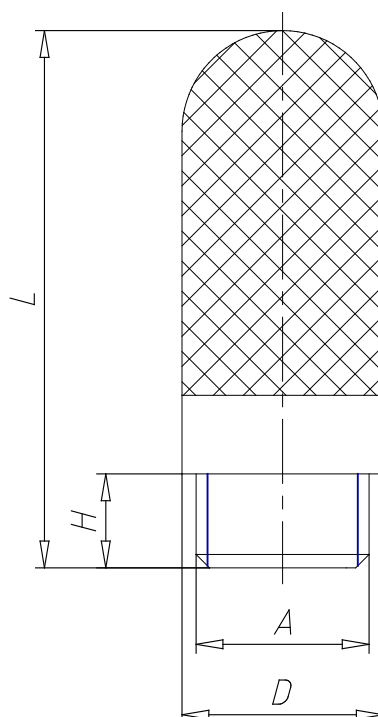

Silencers - Series 2921

Product code: 2921 1/4

Datasheet creation date: 10/03/2025 10:51

Check the most updated document online [click here](#)

TECHNICAL DATA

Mod.	2921 1/4
Pressure range (Kg / cm² - bar)	max. 10
Flow rate (NI / min)	2430
Noise treshold (db (A))	79

Silencers - Series 2921

Product code: 2921 1/4

DIMENSIONS

A	G1/4
D (mm)	15.0
H (mm)	6.0
L (mm)	28.0
(mm)	10