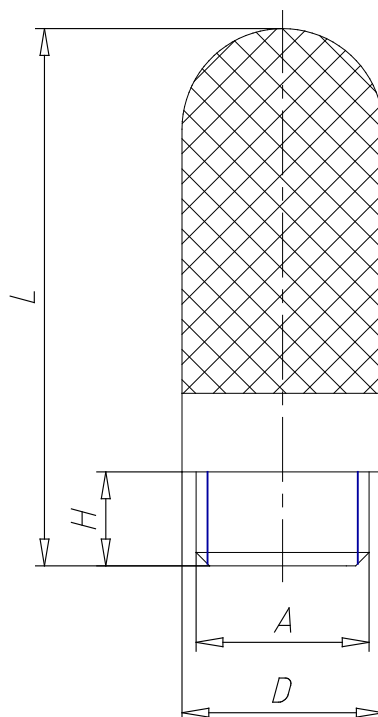

## Silencers - Series 2921

Product code: 2921 3/8

Datasheet creation date: 10/03/2025 10:51

Check the most updated document online [click here](#)

### TECHNICAL DATA

<b>Mod.</b>	2921 3/8
<b>Pressure range (Kg / cm<sup>2</sup> - bar)</b>	max. 10
<b>Flow rate (NI / min)</b>	4759
<b>Noise treshold (db (A))</b>	84

## Silencers - Series 2921

Product code: 2921 3/8

### **DIMENSIONS**

<b>A</b>	G3/8
<b>D (mm)</b>	19.0
<b>H (mm)</b>	7.0
<b>L (mm)</b>	36.0
<b>(mm)</b>	13