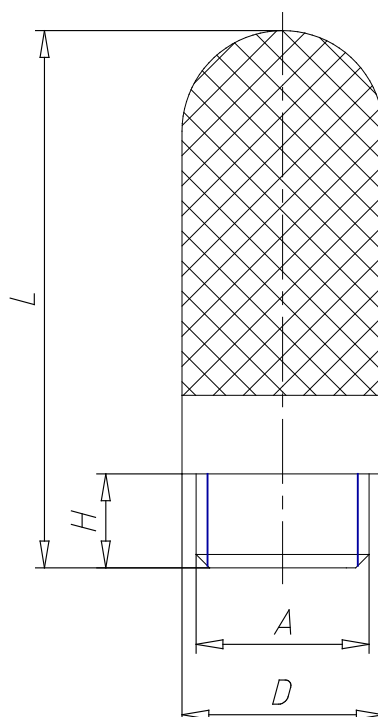

Silencers - Series 2928

Product code: 2928 1/4

Datasheet creation date: 10/03/2025 10:51

Check the most updated document online [click here](#)

TECHNICAL DATA

Mod.	2928 1/4
Pressure range (Kg / cm² - bar)	max. 10
Flow rate (NI / min)	2730
Noise treshold (db (A))	72

Silencers - Series 2928

Product code: 2928 1/4

DIMENSIONS

A	G1/4
D (mm)	16.6
H (mm)	7.0
L (mm)	42.5