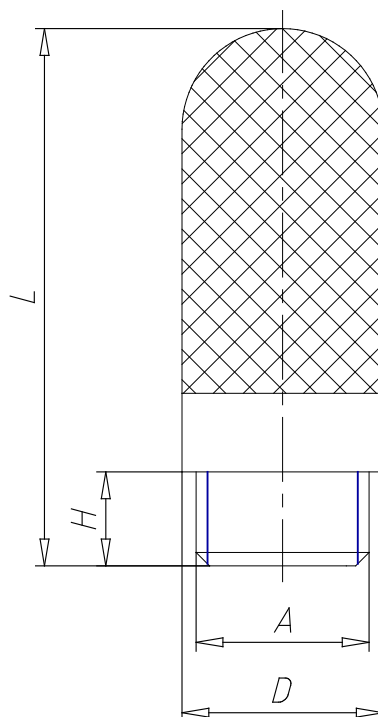

Silencers - Series 2928

Product code: 2928 M5

Datasheet creation date: 10/03/2025 10:51

Check the most updated document online [click here](#)

TECHNICAL DATA

Mod.	2928 M5
Pressure range (Kg / cm ² - bar)	max. 10
Flow rate (NI / min)	320
Noise treshold (db (A))	69

Silencers - Series 2928

Product code: 2928 M5

DIMENSIONS

A	M5
D (mm)	6.5
H (mm)	4.0
L (mm)	21.5