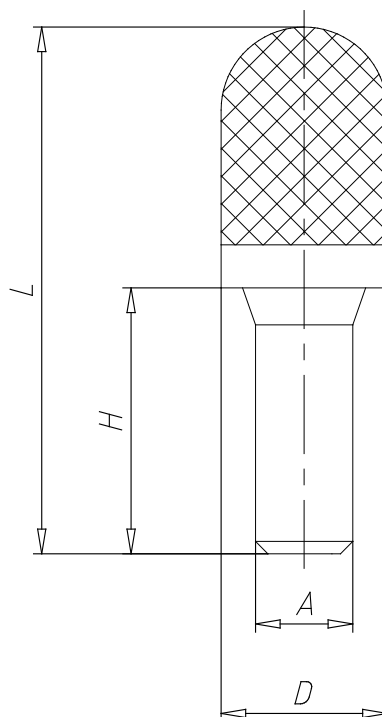

Silencers - Series 2929

Product code: 2929 4

Datasheet creation date: 10/03/2025 10:51

Check the most updated document online [click here](#)

TECHNICAL DATA

Mod.	2929 4
Pressure range (Kg / cm ² - bar)	max. 10
Flow rate (NI / min)	380
Noise treshold (db (A))	66

Silencers - Series 2929

Product code: 2929 4

DIMENSIONS

A (mm)	4
D (mm)	7.0
H (mm)	15.5
L (mm)	31.5