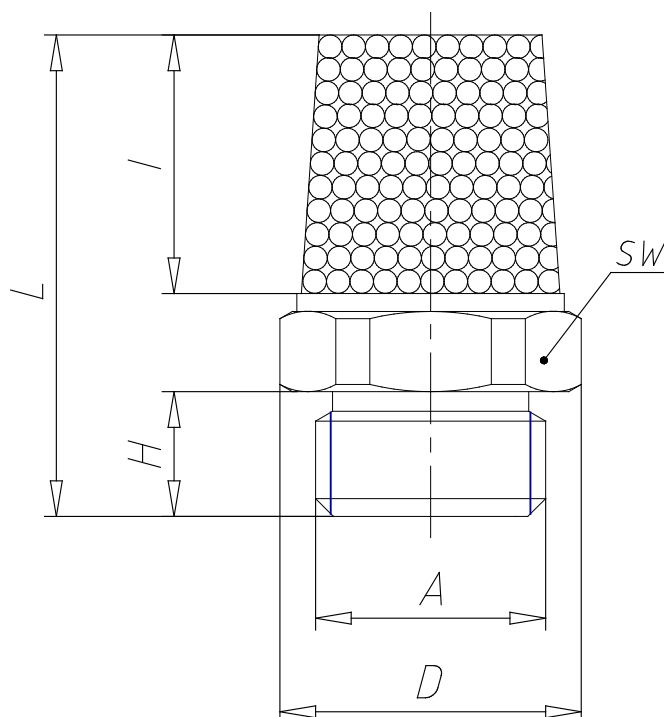

Silencers - Series 2931

Product code: 2931 1/4

Datasheet creation date: 10/03/2025 10:51

Check the most updated document online [click here](#)

TECHNICAL DATA

Mod.	2931 1/4
Pressure range (Kg / cm² - bar)	max. 10
Flow rate (NI / min)	3200
Noise treshold (db (A))	86

Silencers - Series 2931

Product code: 2931 1/4

DIMENSIONS

A	G1/4
D (mm)	16.2
H (mm)	6.0
I (mm)	16.5
L (mm)	27.0
SW (mm)	15