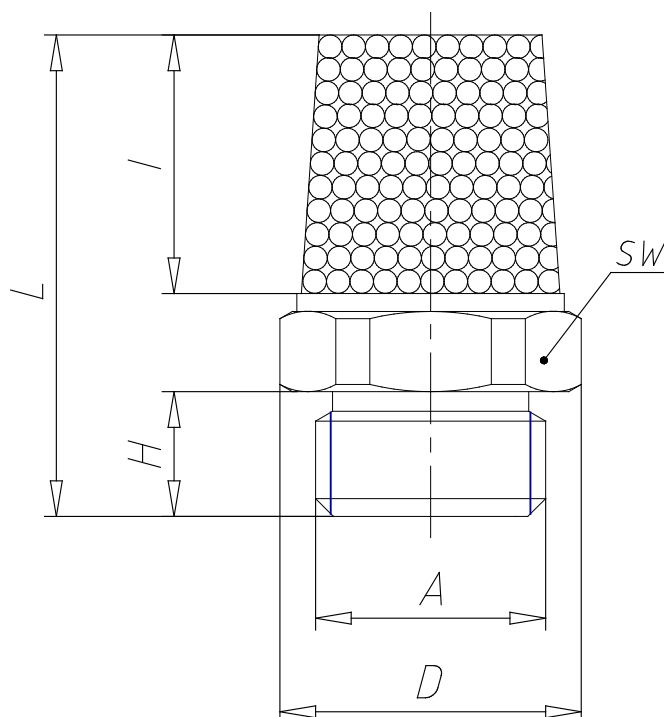

Silencers - Series 2931

Product code: 2931 1/8

Datasheet creation date: 10/03/2025 10:51

Check the most updated document online [click here](#)

TECHNICAL DATA

Mod.	2931 1/8
Pressure range (Kg / cm² - bar)	max. 10
Flow rate (NI / min)	1927
Noise treshold (db (A))	88

Silencers - Series 2931

Product code: 2931 1/8

DIMENSIONS

A	G1/8
D (mm)	13.0
H (mm)	4.5
I (mm)	13.0
L (mm)	21.0
SW (mm)	12