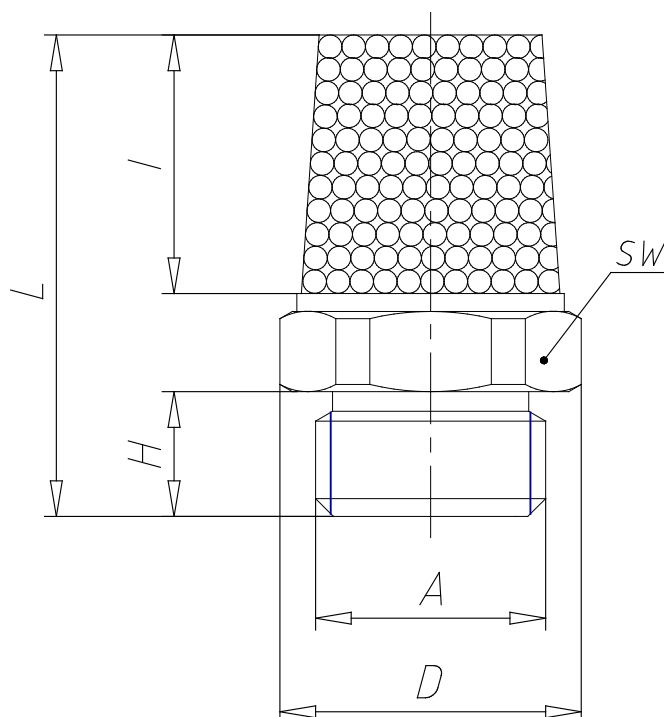

Silencers - Series 2931

Product code: 2931 3/4

Datasheet creation date: 10/03/2025 10:51

Check the most updated document online [click here](#)

TECHNICAL DATA

Mod.	2931 3/4
Pressure range (Kg / cm² - bar)	max. 10
Flow rate (NI / min)	9600
Noise treshold (db (A))	84

Silencers - Series 2931

Product code: 2931 3/4

DIMENSIONS

A	G3/4
D (mm)	32.0
H (mm)	9.0
I (mm)	37.0
L (mm)	54.0
SW (mm)	30