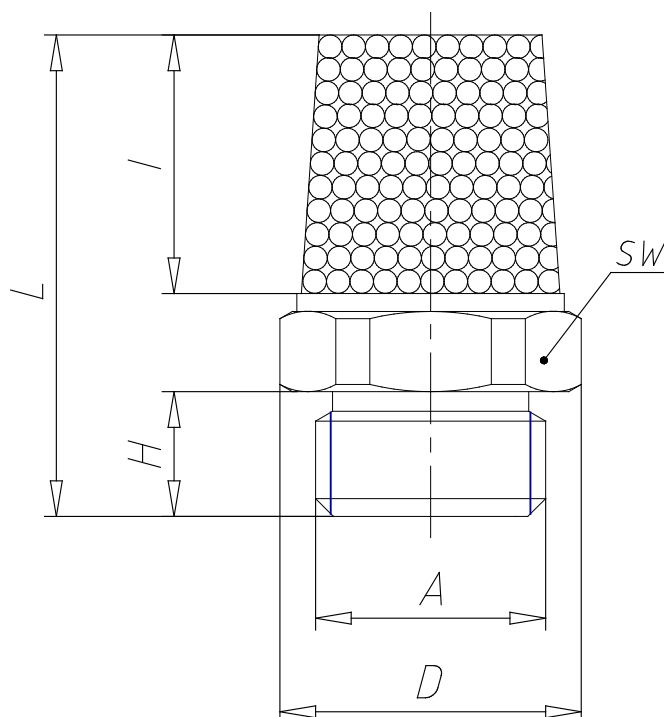

Silencers - Series 2931

Product code: 2931 M5

Datasheet creation date: 10/03/2025 10:51

Check the most updated document online [click here](#)

TECHNICAL DATA

Mod.	2931 M5
Pressure range (Kg / cm² - bar)	max. 10
Flow rate (NI / min)	450
Noise treshold (db (A))	69

Silencers - Series 2931

Product code: 2931 M5

DIMENSIONS

A	M5
D (mm)	7.7
H (mm)	4.0
I (mm)	8.0
L (mm)	16.5
SW (mm)	7