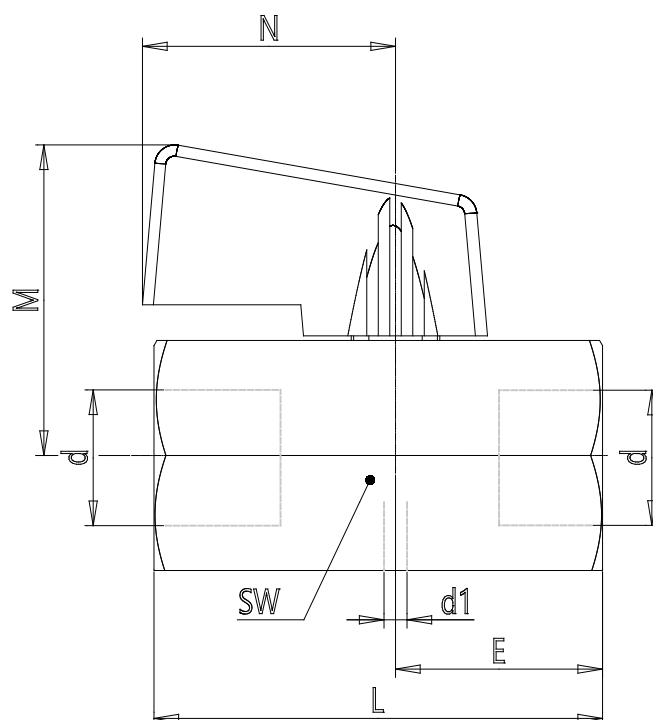

## Mini ball valves, 3/2 way version - Mod. 2973

Product code: 2973 1/2

Datasheet creation date: 10/03/2025 12:10

Check the most updated document online [click here](#)

### TECHNICAL DATA

Model	2973 1/2
-------	----------

## Mini ball valves, 3/2 way version - Mod. 2973

Product code: 2973 1/2

### DIMENSIONS

<b>D</b>	G1/2
<b>DN (mm)</b>	10
<b>D1 (mm)</b>	2
<b>E (mm)</b>	23
<b>L (mm)</b>	47
<b>M (mm)</b>	29
<b>N (mm)</b>	22
<b>SW (mm)</b>	24